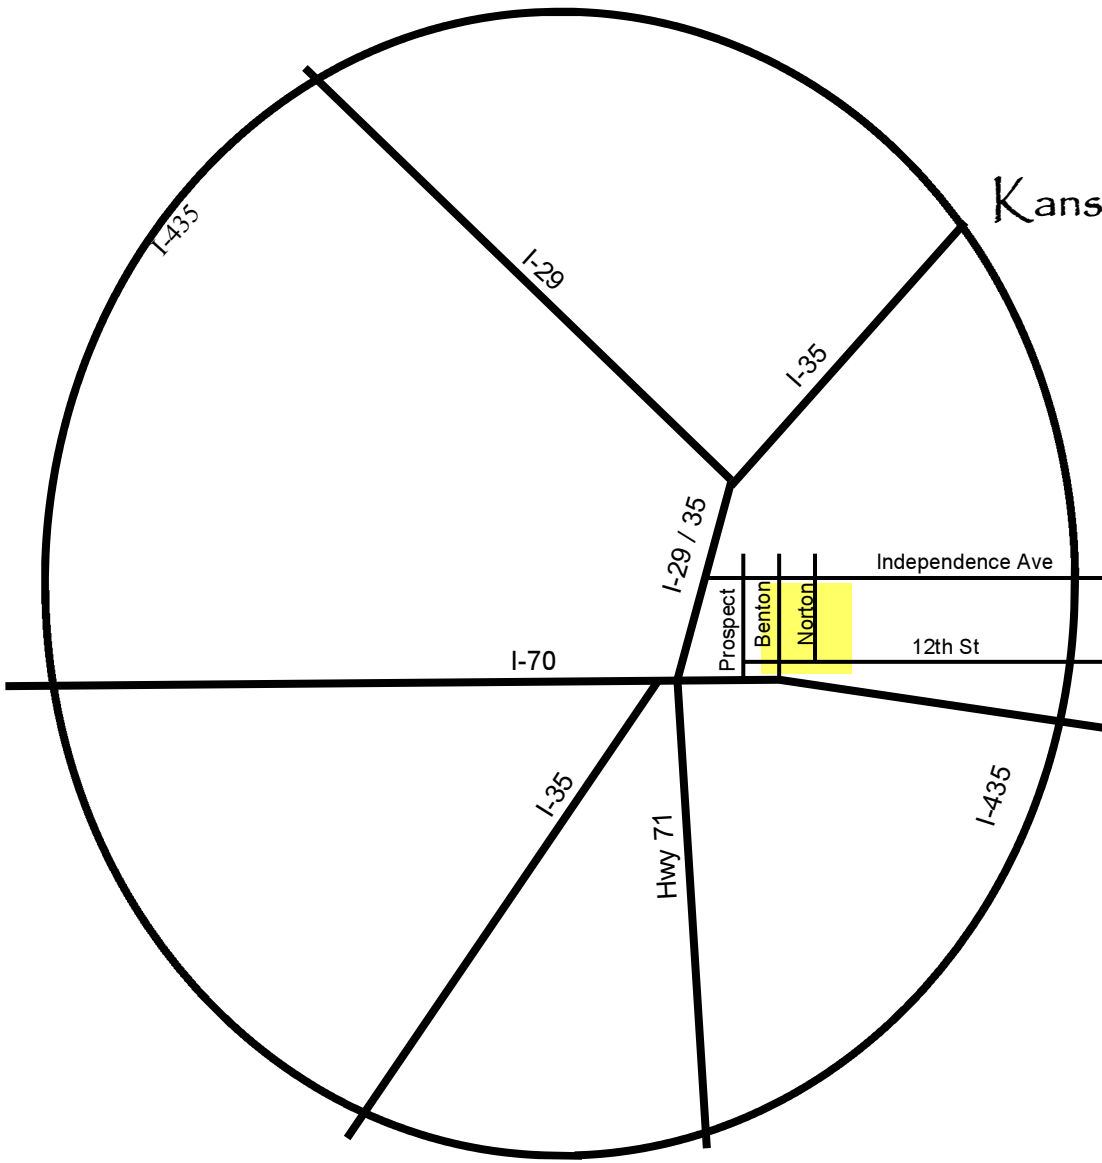

Kansas City, MO

ROCK International Missions Base

- A - Discipleship House - 1101 Norton Ave.
- B - Church House - 934 Norton Ave.
- C - Celebration Center - 930 Norton Ave.
- D - ROCK Training Center - 4012 E. 10th St.

Directions from I-70:

- Exit at Prospect (#3-c)
- Go north 1 block to 12th St
- Turn right on 12th St
- Go 1 mile to Norton Ave
- Turn left on Norton Ave