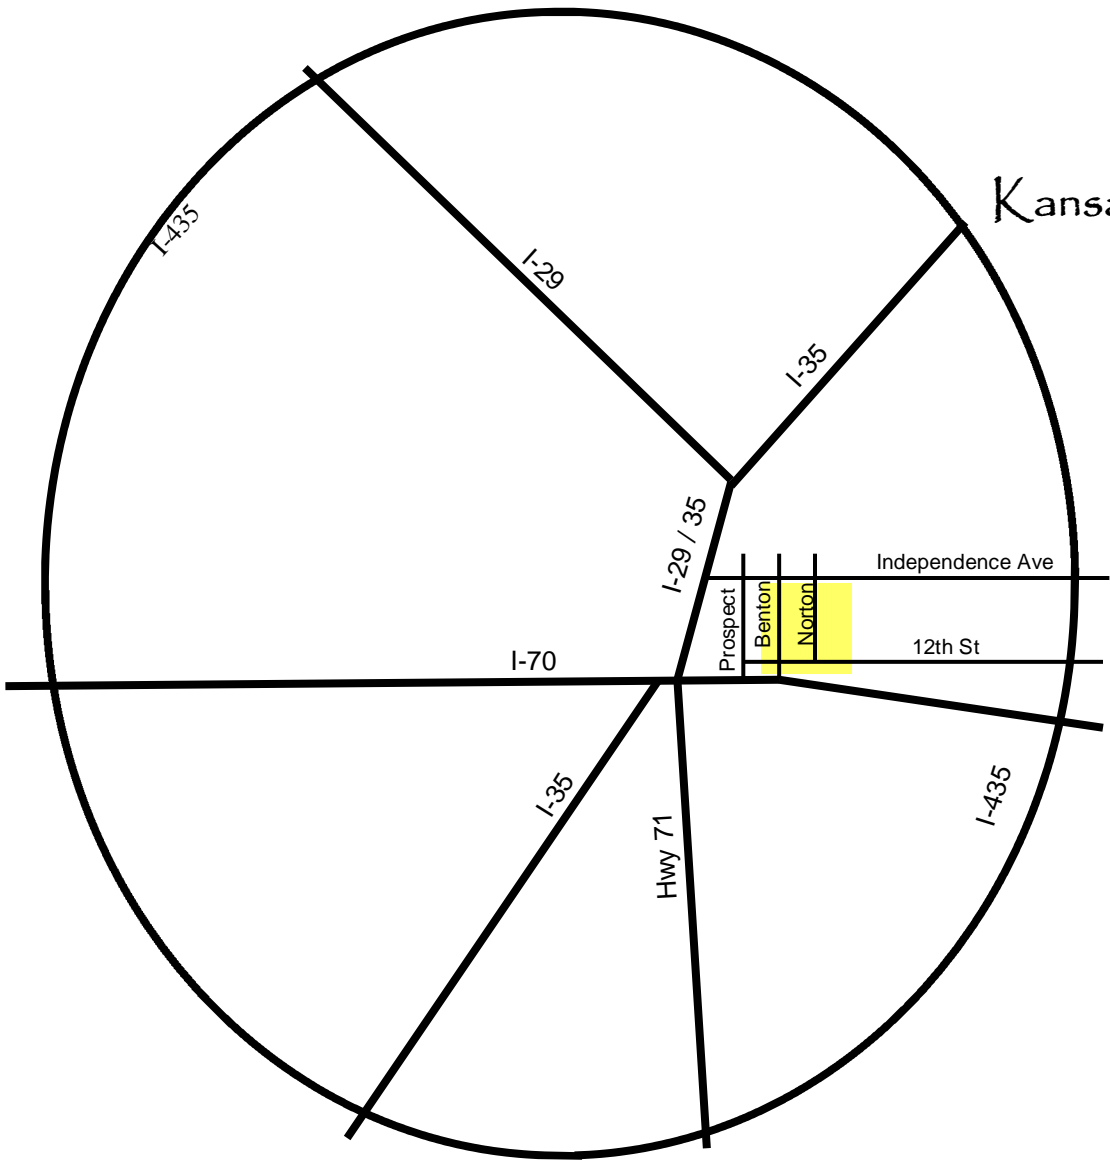

Kansas City, MO

ROCK International Missions Base

- A - J-House** - 1101 Norton Ave.
- B - Church House** - 934 Norton Ave.
- C - The Portal** - 930 Norton Ave.
- D - ROCK Training Center** - 4012 E. 10th St.

Directions from I-70:

- Exit at Prospect (#3-c)
- Go north 1 block to 12th St
- Turn right on 12th St
- Go 1 mile to Norton Ave
- Turn left on Norton Ave